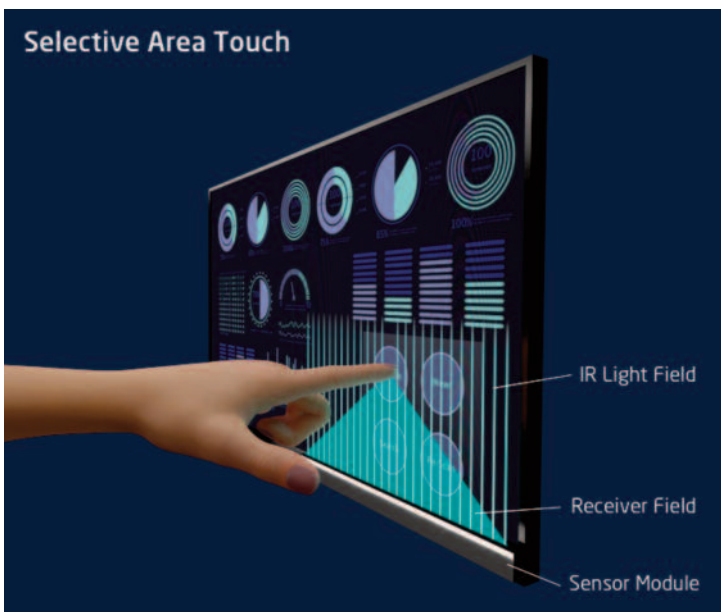

Foreign Transaction.

Neonode® zForce Selective Area Touch Solutions provide the ultimate Experience in a Swedish Airport.

Neonode's innovative Selective Area Touch (SAT) solution is used to activate the menu system on two 55" Samsung displays in a Sandvik demo at Arlanda Terminal 5.

Travelers from all over the world can interact with the robotic demonstration and learn more about Sandvik and their leading innovation capability using Neonode's zForce SAT.

Don't settle for ordinary touch controls or display panels when you can design in a reliable, rugged and economical zForce into your next product today!

Over 68 million consumer products and 4 million cars have used the Neonode Optical Sensor technology.

Contact your Neonode Sales Representative to design zForce Optical Sensors into your next product today.